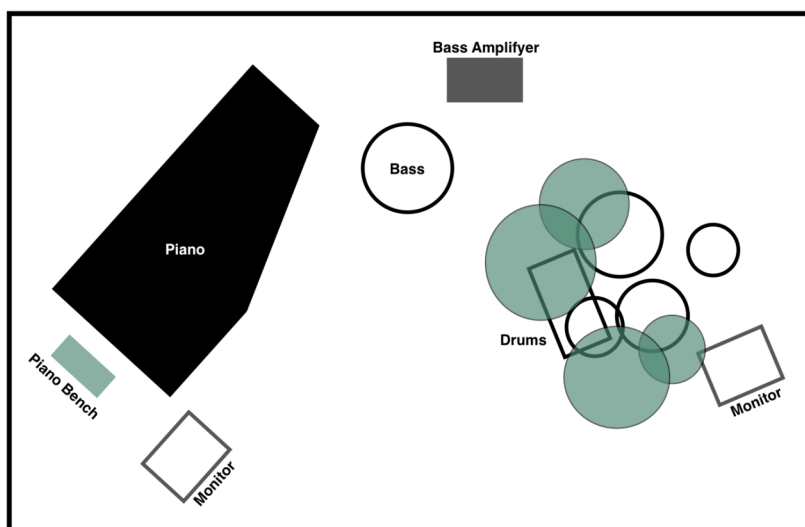

TECHNICAL RIDER

Audience

INSTRUMENTS

GRAND PIANO

with adjustable piano bench. Steinway model D / Alternatives: Steinway C, Yamaha CFIIS, Steinway B, Yamaha S6, Yamaha C7, C6, C5 The piano must be tuned prior to the performance.

JAZZ DRUM SET

Yamaha, Gretsch, Ludwig, DW, Sonor or Pearl with 18" Bass Drum (14" depth preferred) / 12" Tom (with 8" depth) / 14" Floor Tom / 14" Snare Drum / complete hardware including 3 cymbal stands, a drum stool and a rug/carpet/mat (min. 2m x 1,5m / 78" x 60"). White Coated Drumheads on ALL drums (including Bass Drum) Remo Coated Ambassador preferred. There should be no hole in the front drumhead of the bass drum. **NO ROCK DRUMS PLEASE!!**

ACOUSTIC BASS

3/4, 7/8 or 4/4 size, equipped with a pickup (preferably Fushman Full Circle or David Dage The Realist)

Preferably with Thomastik Spirocore or Pirastro Obligato Strings

BASS AMPLIFIER

Preferred is a bass speaker cabinet (preferably with a 10" or 12" speaker). This would allow the bass player to use his own amplification system. Otherwise please provide a bass amplifier by one of the following brands: Gallien Krueger, MarkBass, Acoustic Image or Aguilar.

SOUND SYSTEM (may or may not be needed depending on the size of the venue)

Standard 24 Track Mixing Board

2 Monitor speakers

2 Separate monitor circuits

1 D.I. Box for bass (optional)

2 Overhead microphones for drums